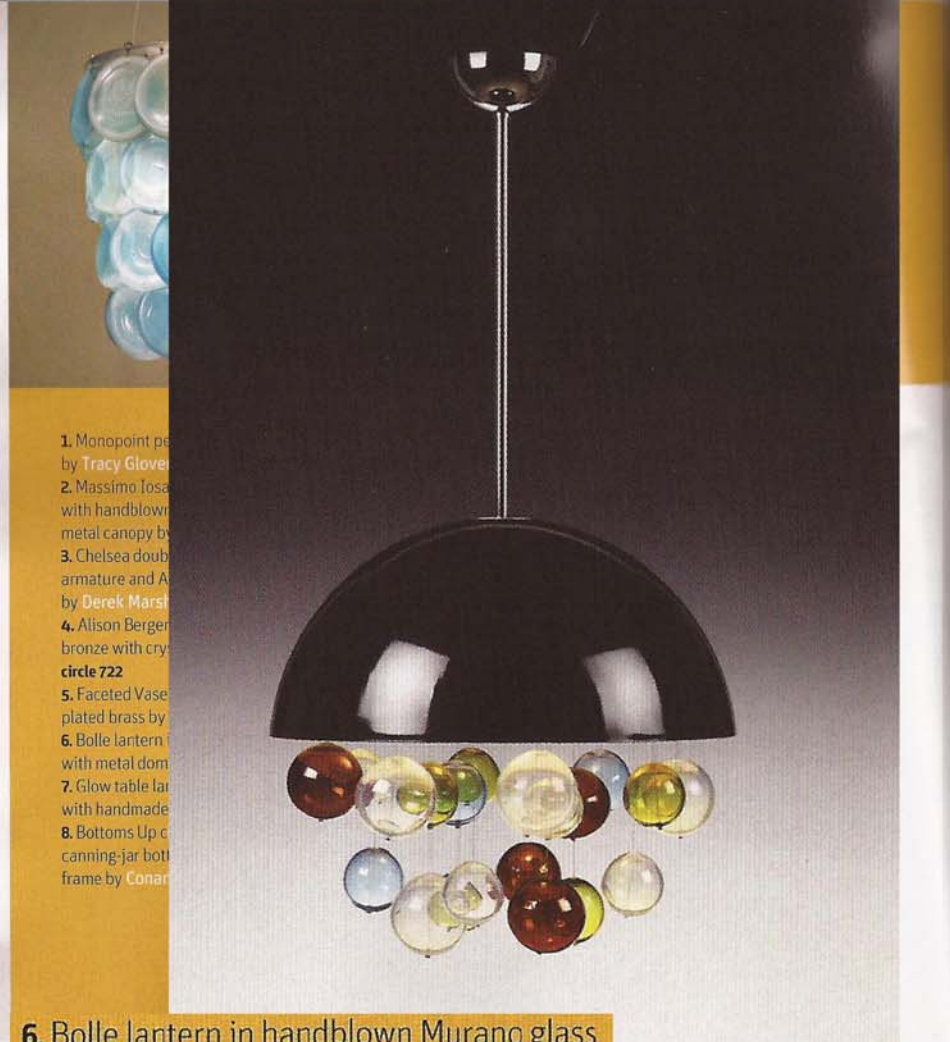

INTERIOR DESIGN[®]

MAY 31
2012

market tabloid
feasting on design

lighting

clear advantage

Transparency is smart policy

- 1. Monopoint pendant lamp by Tracy Glover
- 2. Massimo Iosa with handblown metal canopy by
- 3. Chelsea double-armature and A by Derek Marston
- 4. Alison Berger bronze with crystal
- circle 722
- 5. Faceted Vase plated brass by
- 6. Bolle lantern with metal dome
- 7. Glow table lamp with handmade
- 8. Bottoms Up of canning-jar bottle frame by Conan

6. Bolle lantern in handblown Murano glass with metal dome by Seguso. circle 724