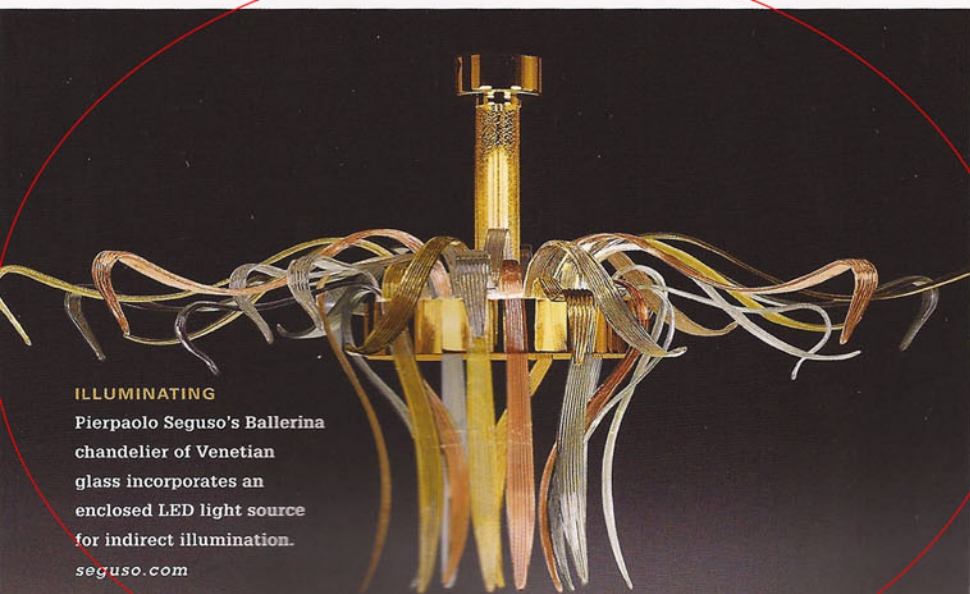

STATEMENTS

shock

**PETAL LOVE**

Masanori Umeda's Getsuen armchair for DDC has an elaborate internal frame of molded steel for support. Available in various fabrics.

Seat height: 18" [ddcnyc.com](http://ddcnyc.com)

**GOLDEN HEIST**

The limited-edition Millionaire safe-box from Boca do Lobo references the bank robberies after the Gold Rush of 1849.

22"W x 50"H. [bocadolobo.com](http://bocadolobo.com)

**ILLUMINATING**